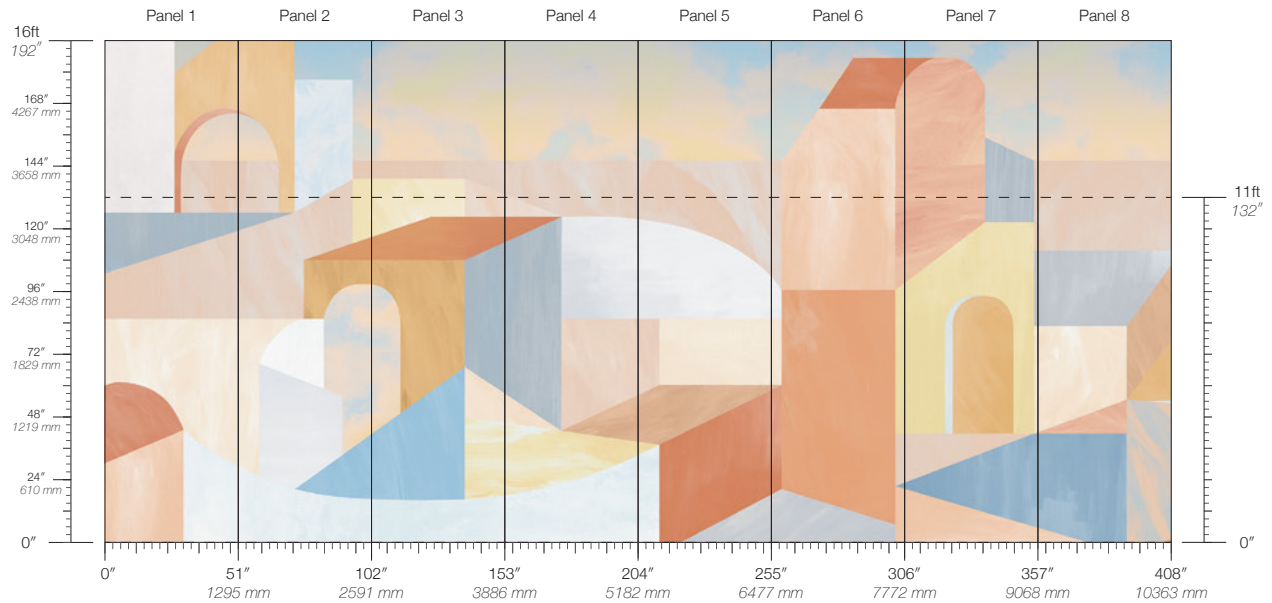

Lyric Cupula

Suitable for residential and commercial projects

COLOR
Cupula

ITEM
6004

CONTENT
Type II PVC-Free TPO

PANEL WIDTH
51" / 1295 mm trimmed

PANEL HEIGHT
132" / 3353 mm standard
192" / 4877 mm extended

REPEAT
Non-repeating

STOCK
Made to order

LEAD TIME
4 weeks to print

MINIMUM
1 panel

PRICE
Available upon request

ORIGIN
USA

DETAILS
Custom options available

ENVIRONMENTAL
Recycled Content
Phthalate Free
Low VOC
HPD Available

SPECS
100% TPO face
Non-woven backing
18 oz per linear yard
480 g per linear meter
Stippled surface texture

TESTING
(US) ASTM E84 Adhered Class A
(EU) EN 15102 class B, s2
NFPA 286 class A
CCC-W-408D type II
W-101 type II class A

MAINTENANCE
Water-based cleanser

CONTACT
sales@calicowallpaper.com
+1 718 243 1705
57 Lispenard Street
New York, NY 10013 USA

DISCLAIMER
Refer to our website to see the full mural artwork. Reference the physical sample for color and texture. Panel maps represent mural artwork only.