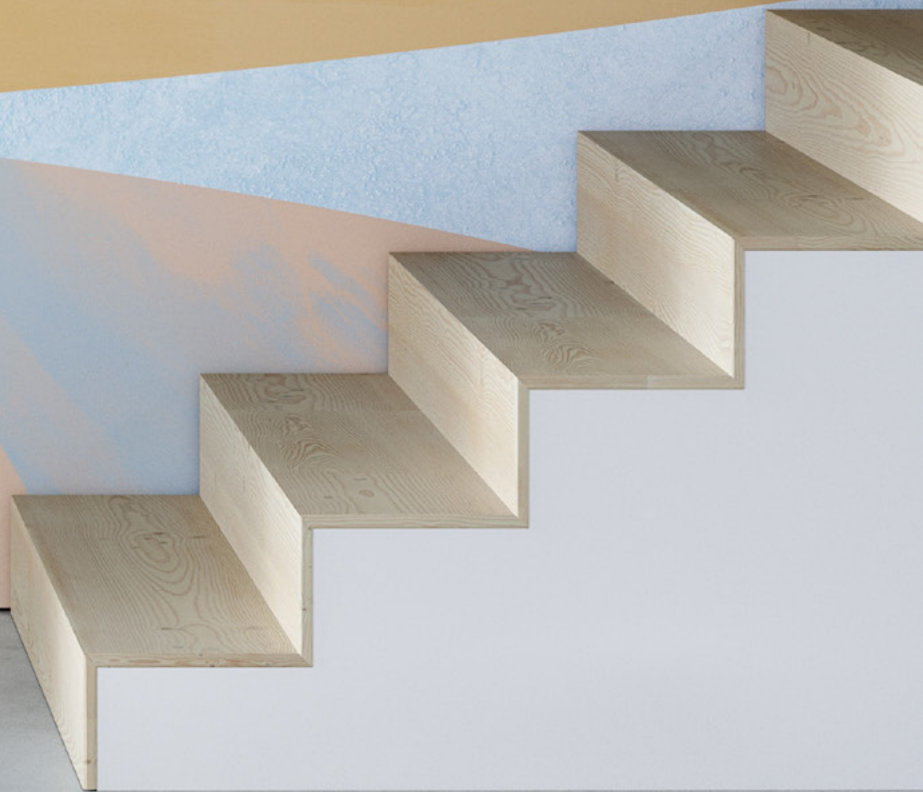

Calico

LYRIC

Tear Sheet

Lyric celebrates the sculpted shapes that meld into the Mediterranean mountainside.

ARCADÉ

ARCHWAY

ATRIUM

CUPULA

DOME

DORIC

STOA

Lyric Cupula

Suitable for residential and commercial projects

COLOR
Cupula

ITEM
6004

CONTENT
Type II PVC-Free TPO

PANEL WIDTH
51" / 1295 mm trimmed

PANEL HEIGHT
132" / 3353 mm standard
192" / 4877 mm extended

REPEAT
Non-repeating

STOCK
Made to order

LEAD TIME
4 weeks to print

MINIMUM
1 panel

PRICE
Available upon request